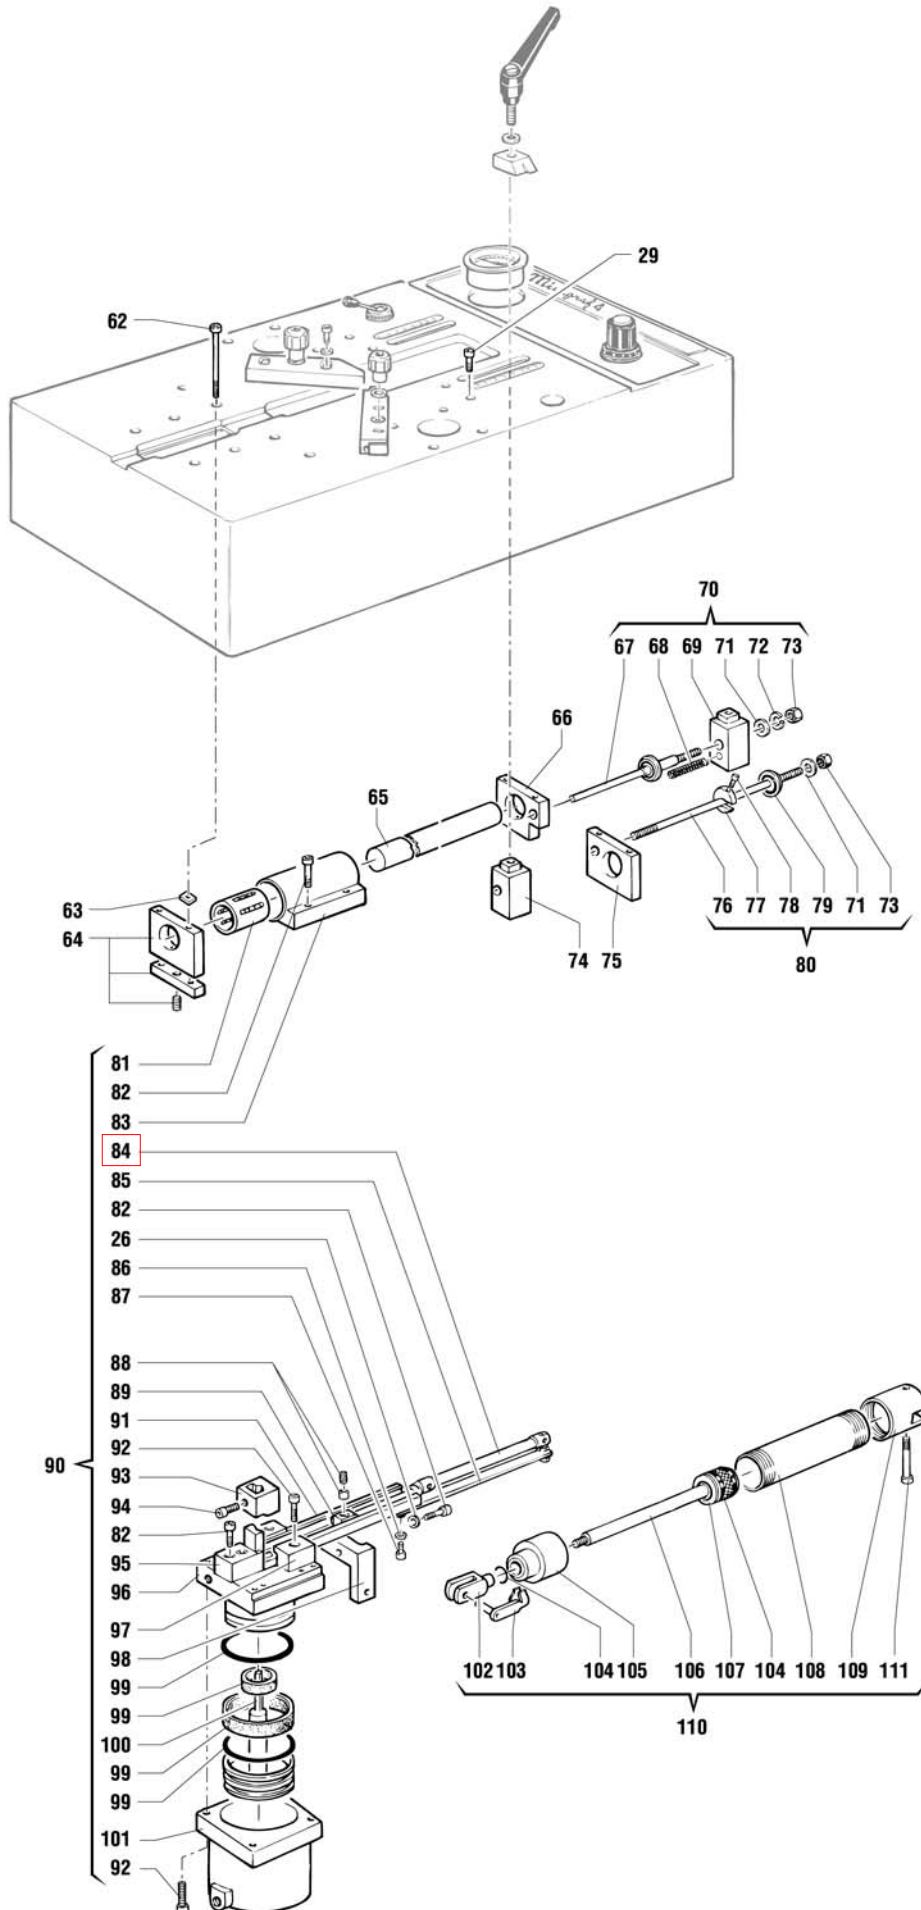

Minigraf M4 2p "80" - DWG 004.2.083P - CE Version

Minigraf M4 2p "80" - DWG 004.2.083 #02

Minigraf M4 2p "80" - DWG 004.2.083 #03

Pos.	Code	Description
1	ALF244660010	Handle
2	ALF336100030	Washer
3	ALF714300041	Headless screw
4	ALF710100151	Screw
5	ALF243170010	Handle
6	ALF383600030	Support
7	ALF376400010	Support
8	ALF334000181	Rod
9	ALF242230060	Pressure plate
10	ALF242230020/A	"L" Felt Pad with steel pad
11	ALF243170020	Handle
12	ALF336100070	Washer
13	ALF397150010	Index
14	ALF734230008	Pressure gauge
15	ALF710200041	Screw
16	ALF373400040	Extension
17	ALF735630002	Pressure regulator
18	ALF292350020	Lever
19	ALF253710010	Complete valve pushbutton
20	ALF366710070	Inch rule "Z"
21	ALF336300040	Knob
22	ALF337500040	Washer
23	ALF243160015	Complete connecting plate
24	ALF211250060	Main frame
25	ALF710100076	Screw
26	ALF718100003	Washer
27	ALF392750010	Support
28	ALF242170020	Blocking clamp
29	ALF710100074	Screw
30	ALF366210030	Screw
31	ALF753320001	Knob
32	ALF710100075	Screw
33	ALF732140001	Lever-valve
34	ALF366710060	Inch rule "X"
35	ALF352400020	Head
36	ALF298390070	Gasket kit
37	ALF331000020	Piston
38	ALF333500030	Cylinder
39	ALF352200040	Bottom
40	ALF225220010	Complete cylinder
41	ALF710100088	Screw
42	ALF371200010	Slide
43	ALF384400010	Support
44	ALF710600002	Screw
45	ALF710200081	Screw
46	ALF352200030	Head
47	ALF352200020	Head
48	ALF331000030	Piston
49	ALF298390050	Gasket kit
50	ALF225120010	Complete cylinder
51	ALF333500020	Cylinder
52	ALF710100087	Screw
53	ALF384200020	Bracket
54	ALF753320005	Knob
55	ALF241300010	Support
56	ALF753320002	Knob
57	ALF336100020	Spacer
58	ALF398950020	Protection
59	ALF732540003	Valve
60	ALF248950020	Protection unit
61	ALF241300020	Support
62	ALF710100084	Screw
63	ALF381600100	Spacer
64	ALF372900030	Support