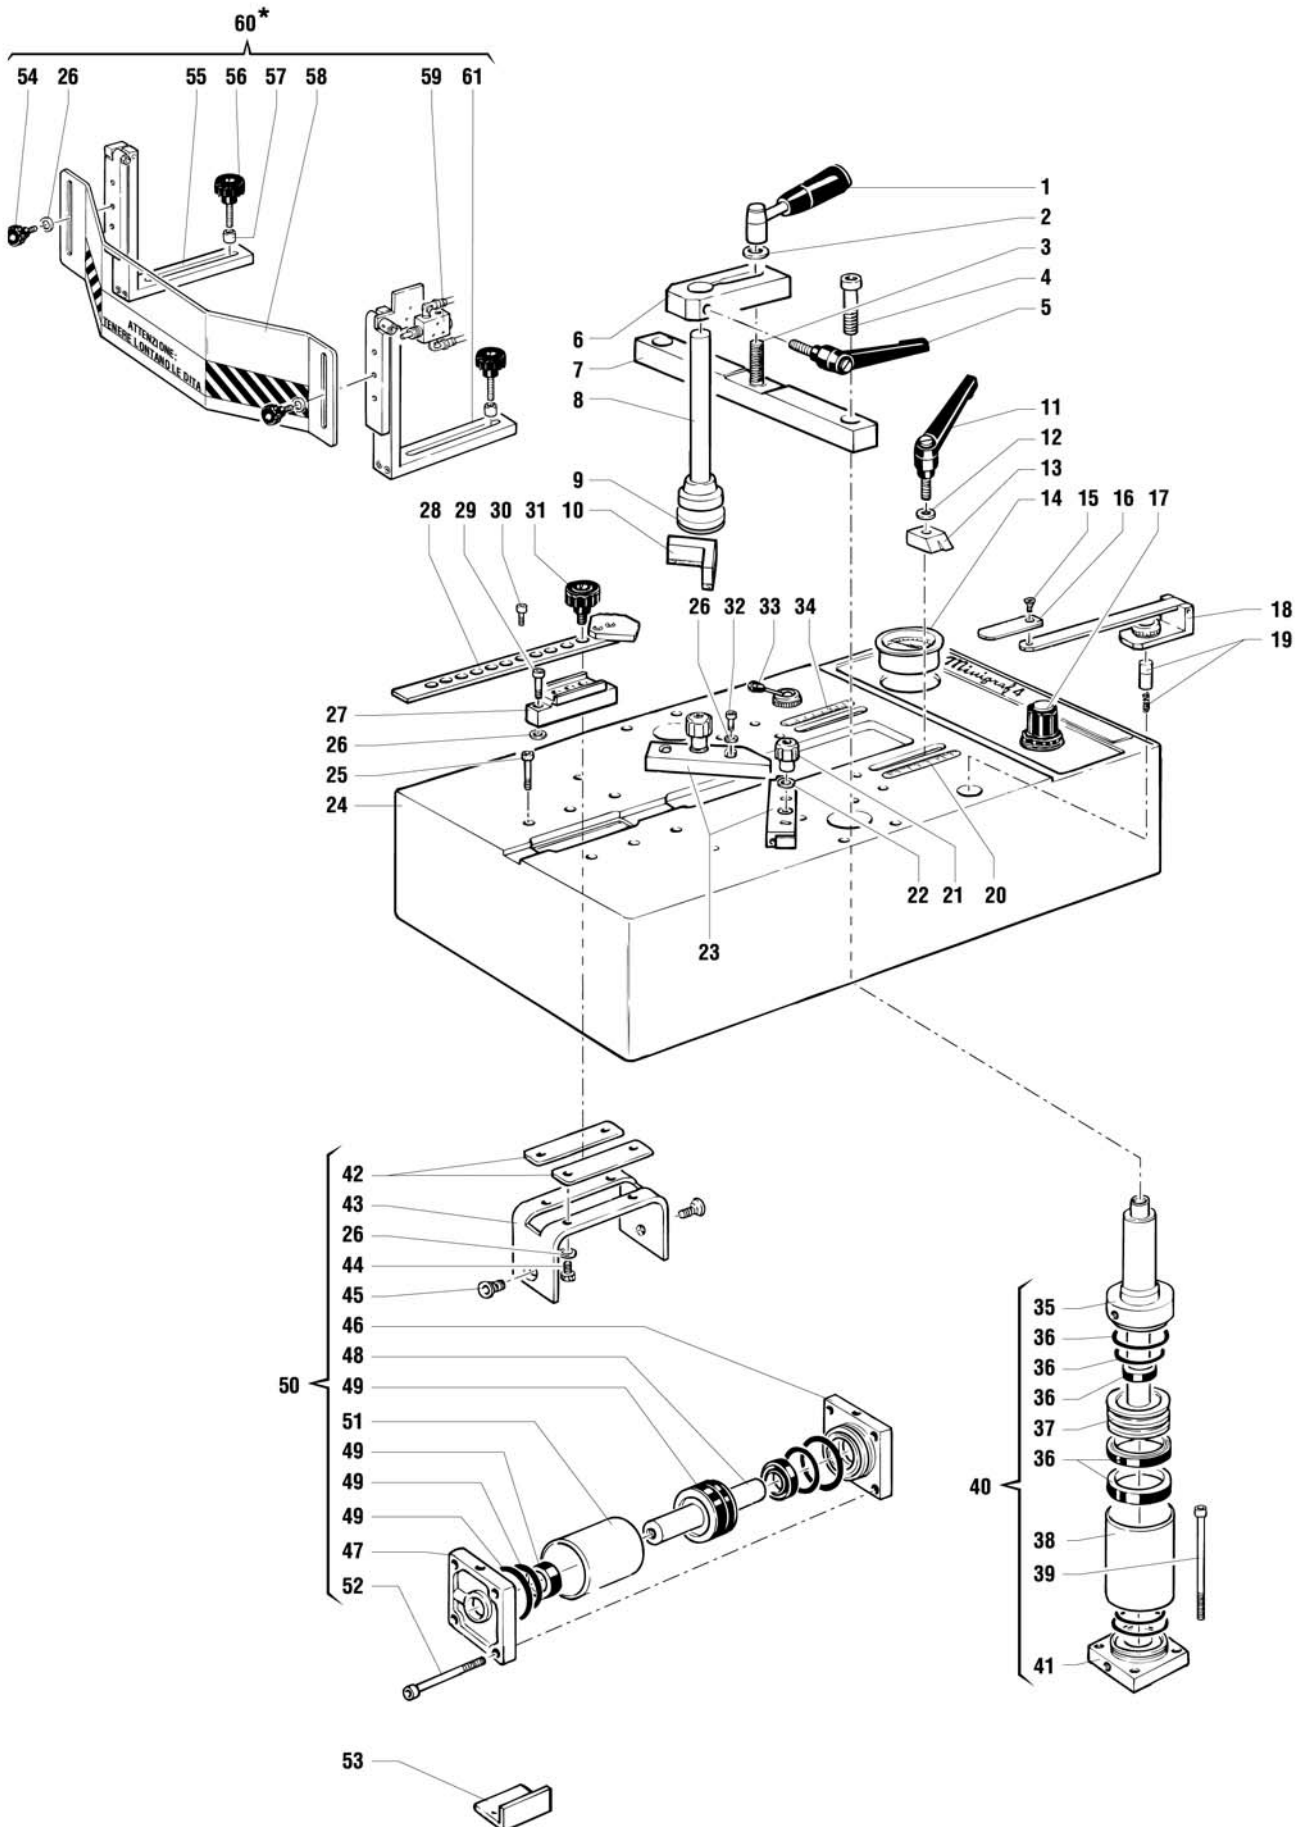

Minigraf M4 2p "80" - DWG 004.2.083P - CE Version

Minigraf M4 2p "80" - DWG 004.2.083 #02

Minigraf M4 2p "80" - DWG 004.2.083 #03

Pos.	Code	Description
1	ALF244660010	Handle
2	ALF336100030	Washer
3	ALF714300041	Headless screw
4	ALF710100151	Screw
5	ALF243170010	Handle
6	ALF383600030	Support
7	ALF376400010	Support
8	ALF334000181	Rod
9	ALF242230060	Pressure plate
10	ALF242230020/A	"L" Felt Pad with steel pad
11	ALF243170020	Handle
12	ALF336100070	Washer
13	ALF397150010	Index
14	ALF734230008	Pressure gauge
15	ALF710200041	Screw
16	ALF373400040	Extension
17	ALF735630002	Pressure regulator
18	ALF292350020	Lever
19	ALF253710010	Complete valve pushbutton
20	ALF366710070	Inch rule "Z"
21	ALF336300040	Knob
22	ALF337500040	Washer
23	ALF243160015	Complete connecting plate
24	ALF211250060	Main frame
25	ALF710100076	Screw
26	ALF718100003	Washer
27	ALF392750010	Support
28	ALF242170020	Blocking clamp
29	ALF710100074	Screw
30	ALF366210030	Screw
31	ALF753320001	Knob
32	ALF710100075	Screw
33	ALF732140001	Lever-valve
34	ALF366710060	Inch rule "X"
35	ALF352400020	Head
36	ALF298390070	Gasket kit
37	ALF331000020	Piston
38	ALF333500030	Cylinder
39	ALF352200040	Bottom
40	ALF225220010	Complete cylinder
41	ALF710100088	Screw
42	ALF371200010	Slide
43	ALF384400010	Support
44	ALF710600002	Screw
45	ALF710200081	Screw
46	ALF352200030	Head
47	ALF352200020	Head
48	ALF331000030	Piston
49	ALF298390050	Gasket kit
50	ALF225120010	Complete cylinder
51	ALF333500020	Cylinder
52	ALF710100087	Screw
53	ALF384200020	Bracket
54	ALF753320005	Knob
55	ALF241300010	Support
56	ALF753320002	Knob
57	ALF336100020	Spacer
58	ALF398950020	Protection
59	ALF732540003	Valve
60	ALF248950020	Protection unit
61	ALF241300020	Support
62	ALF710100084	Screw
63	ALF381600100	Spacer
64	ALF372900030	Support