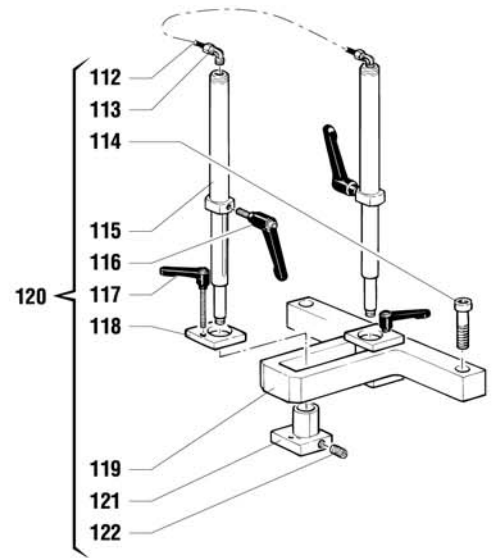

Minigraf M4 2p "80" - DWG 004.2.083P - CE Version

Minigraf M4 2p "80" - DWG 004.2.083 #02

Minigraf M4 2p "80" - DWG 004.2.083 #03

Pos.	Code	Description
1	ALF244660010	Handle
2	ALF336100030	Washer
3	ALF714300041	Headless screw
4	ALF710100151	Screw
5	ALF243170010	Handle
6	ALF383600030	Support
7	ALF376400010	Support
8	ALF334000181	Rod
9	ALF242230060	Pressure plate
10	ALF242230020/A	"L" Felt Pad with steel pad
11	ALF243170020	Handle
12	ALF336100070	Washer
13	ALF397150010	Index
14	ALF734230008	Pressure gauge
15	ALF710200041	Screw
16	ALF373400040	Extension
17	ALF735630002	Pressure regulator
18	ALF292350020	Lever
19	ALF253710010	Complete valve pushbutton
20	ALF366710070	Inch rule "Z"
21	ALF336300040	Knob
22	ALF337500040	Washer
23	ALF243160015	Complete connecting plate
24	ALF211250060	Main frame
25	ALF710100076	Screw
26	ALF718100003	Washer
27	ALF392750010	Support
28	ALF242170020	Blocking clamp
29	ALF710100074	Screw
30	ALF366210030	Screw
31	ALF753320001	Knob
32	ALF710100075	Screw
33	ALF732140001	Lever-valve
34	ALF366710060	Inch rule "X"
35	ALF352400020	Head
36	ALF298390070	Gasket kit
37	ALF331000020	Piston
38	ALF333500030	Cylinder
39	ALF352200040	Bottom
40	ALF225220010	Complete cylinder
41	ALF710100088	Screw
42	ALF371200010	Slide
43	ALF384400010	Support
44	ALF710600002	Screw
45	ALF710200081	Screw
46	ALF352200030	Head
47	ALF352200020	Head
48	ALF331000030	Piston
49	ALF298390050	Gasket kit
50	ALF225120010	Complete cylinder
51	ALF333500020	Cylinder
52	ALF710100087	Screw
53	ALF384200020	Bracket
54	ALF753320005	Knob
55	ALF241300010	Support
56	ALF753320002	Knob
57	ALF336100020	Spacer
58	ALF398950020	Protection
59	ALF732540003	Valve
60	ALF248950020	Protection unit
61	ALF241300020	Support
62	ALF710100084	Screw
63	ALF381600100	Spacer
64	ALF372900030	Support