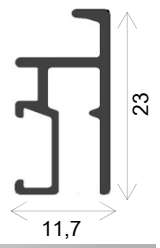

- WALL RAIL
- WEIGHT UP TO 30 KG/M
- AVAILABLE IN : WHITE/PRIMER (RAL 9016) ALU ANODISED

[INFO@NEWLY.NL](mailto:INFO@NEWLY.NL)  
[WWW.NEWLY.NL](http://WWW.NEWLY.NL)  
+31 (0)492 521 777

EASY TO FIX  
(CLIP SUSPENSION)

ACCURATE WALL  
MOUNTING