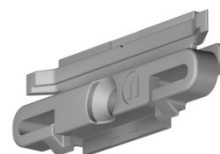

- WALL RAIL
- WEIGHT UP TO 30 KG/M
- AVAILABLE IN : WHITE/PRIMER (RAL 9016) ALU ANODISED

[INFO@NEWLY.NL](mailto:INFO@NEWLY.NL)  
[WWW.NEWLY.NL](http://WWW.NEWLY.NL)  
+31 (0)492 521 777

EASY TO FIX  
(CLIP SUSPENSION)

ACCURATE WALL  
MOUNTING