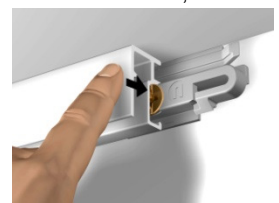

- WALL RAIL
- WEIGHT UP TO 30 KG/M
- AVAILABLE IN : WHITE/PRIMER (RAL 9016) ALU ANODISED

[INFO@NEWLY.NL](mailto:INFO@NEWLY.NL)  
[WWW.NEWLY.NL](http://WWW.NEWLY.NL)  
+31 (0)492 521 777

EASY TO FIX  
(CLIP SUSPENSION)

ACCURATE WALL  
MOUNTING